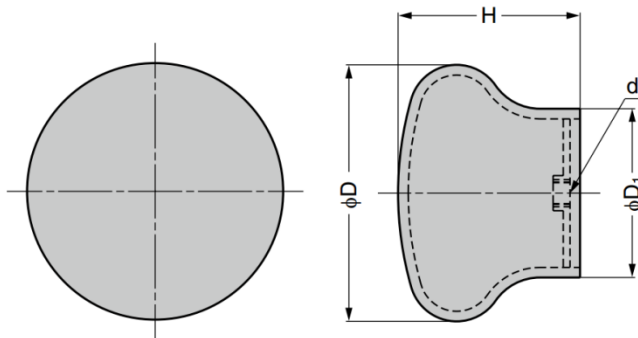

GGD-20 Knob

Parts Included

- Truss head screw M4x25

Part No.	Material	Colour
GGD-20	ABS	Black

GRSS Stainless Steel Knob

Features

- Hollow and light

Parts Included

- **GRSS-25S, GRSS-25M, GRSS-30S, GRSS-30M:**
Truss head screw M4x30 (SUS)
- **GRSS-38S, GRSS-38M, GRSS-50S, GRSS-50M:**
Truss head screw M5x30 (SUS)

Part No.	Material	Colour	H	D	D ₁	d
GRSS-25S	Stainless Steel 304	Satin	22	25	18	M4
GRSS-25M		Polished				
GRSS-30S		Satin	23	30	20	
GRSS-30M		Polished				
GRSS-38S		Satin	27	38	25	M5
GRSS-38M		Polished				
GRSS-50S		Satin	34	50	35	
GRSS-50M		Polished				