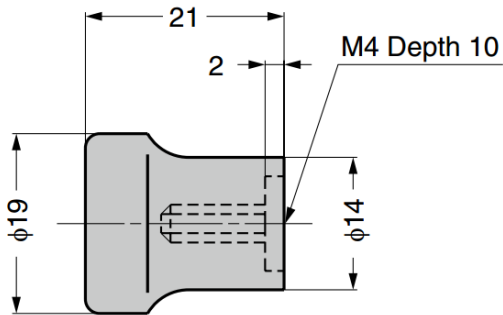

GGD-20 Knob

Parts Included

- Truss head screw M4x25

Part No.	Material	Colour
GGD-20	ABS	Black

GRSS Stainless Steel Knob

Features

- Hollow and light

Parts Included

- **GRSS-25S, GRSS-25M, GRSS-30S, GRSS-30M:**
Truss head screw M4x30 (SUS)
- **GRSS-38S, GRSS-38M, GRSS-50S, GRSS-50M:**
Truss head screw M5x30 (SUS)

Part No.	Material	Colour	H	D	D ₁	d
GRSS-25S	Stainless Steel 304	Satin	22	25	18	M4
GRSS-25M		Polished				
GRSS-30S		Satin	23	30	20	
GRSS-30M		Polished				
GRSS-38S		Satin	27	38	25	M5
GRSS-38M		Polished				
GRSS-50S		Satin	34	50	35	
GRSS-50M		Polished				